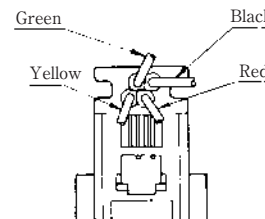

MODULAR CONNECTORS

CL 222 TM

Wire Lead Jack Type

●TM1R-616B44-*

CL No.	Part No.	RoHS
222-4465-0	TM1R-616B44-35S-150M	YES

Color	L (mm)
Yellow	150
Green	150
Red	150
Black	150

Note: Standard finish color is gray.

●TM1R-616P44-*

CL No.	Part No.	RoHS
222-4466-2	TM1R-616P44-35S-150M	YES

Color	L (mm)
Yellow	150
Green	150
Red	150
Black	150

Note: Standard finish color is gray.

●TM1R-616M44-*

CL No.	Part No.	RoHS
222-4451-5	TM1R-616M44-35S-70M	YES