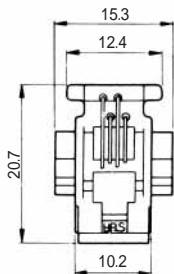

●TM1R-616P44-*

CL No.	Part No.	RoHS
222-4466-2	TM1R-616P44-35S-150M	YES

Color	L (mm)
Yellow	150
Green	150
Red	150
Black	150

Note: Standard finish color is gray.

●TM1R-616M44-*

CL No.	Part No.	RoHS
222-4451-5	TM1R-616M44-35S-70M	YES

Color	L (mm)
Yellow	70
Green	70
Red	70
Black	70

Note: Standard finish color is gray.

MODULAR CONNECTORS

CL 222 TM

TM1R-616W44- *

CL No.	Part No.	RoHS
222-4441-1	TM1R-616W44-4S-150M	YES

Color	L (mm)
Yellow	150
Green	150
Red	150
Black	150