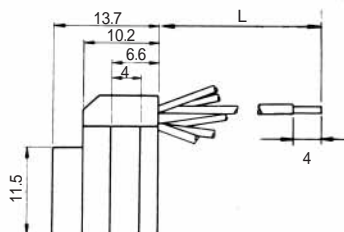

Color	L (mm)
Yellow	150
Green	150
Red	150
Black	150

Note: Standard finish color is ash gray.

TM1RV-623K66-*

TM1RV-623K64-*

TM1RV-623K62-*

CL No.	Part No.	RoHS	CL No.	Part No.	RoHS
222-4307-9	TM1RV-623K66-4S-150M	YES	222-4473-8	TM1RV-623K64-4S-150M	YES

Color	L (mm)
White	150
Yellow	150
Green	150
Red	150
Black	150
Blue	150

Color	L (mm)
Yellow	150
Green	150
Red	150
Black	150

CL No.	Part No.	RoHS
222-4470-0	TM1RV-623K62-4S-150M	YES

Color	L (mm)
Green	150
Red	150