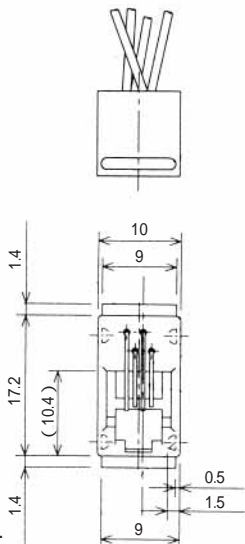

●TM1R-616P44-*

CL No.	Part No.	RoHS
222-4466-2	TM1R-616P44-35S-150M	YES

Color	L (mm)
Yellow	150
Green	150
Red	150
Black	150

Note: Standard finish color is gray.

●TM1R-616M44-*

CL No.	Part No.	RoHS
222-4451-5	TM1R-616M44-35S-70M	YES

Note: Standard finish color is gray.

TM2RD-F44- *

CL No.	Part No.	RoHS
222-4467-5	TM2RD-F44-4S-150M	YES

Color	L (mm)
Yellow	150
Green	150
Red	150
Black	150

Note: Standard finish color is warm gray.

TM2RDA-F44- *

CL No.	Part No.	RoHS
CL222-4440-9	TM2RDA-F44-4S-150M	YES

Color	L (mm)
Yellow	150
Green	150
Red	150
Black	150

Note: Standard finish color is warm gray.

MODULAR CONNECTORS

CL 222 TM

TM6RA-144-*

CL No.	Part No.	RoHS
222-4474-0	TM6RA-144-35S-150M	YES