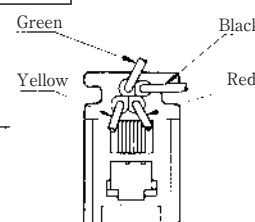

MODULAR CONNECTORS

CL 222 TM

Wire Lead Jack Type

●TM1R-616B44-*

CL No.	Part No.	RoHS
222-4465-0	TM1R-616B44-35S-150M	YES

Color	L (mm)
Yellow	150
Green	150
Red	150
Black	150

Note: Standard finish color is gray.

●TM1R-616P44-*

CL No.	Part No.	RoHS
222-4466-2	TM1R-616P44-35S-150M	YES

Color	L (mm)
Yellow	150
Green	150
Red	150
Black	150

Note: Standard finish color is gray.

●TM1R-616M44-*

CL No.	Part No.	RoHS
222-4451-5	TM1R-616M44-35S-70M	YES