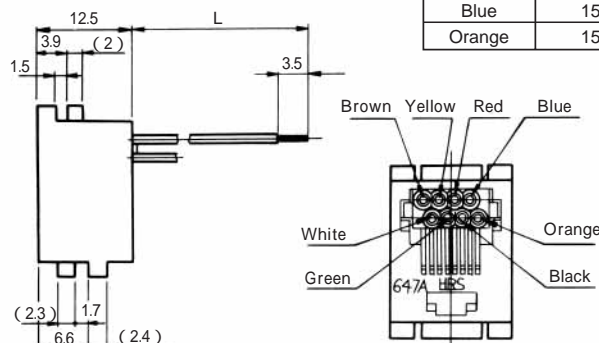

MODULAR CONNECTORS

CL 222 TM

TM1RV-647AF88- *

CL No.	Part No.	RoHS
222-4454-3	TM1RV647AF88-35S-150M	YES

Color	L (mm)
Brown	150
White	150
Yellow	150
Green	150
Red	150
Black	150
Blue	150
Orange	150

Note: Standard color is warm gray.

TM2RC-88- *

CL No.	Part No.	RoHS
222-4434-6	TM2RCV-M88-5S-450M	YES

Color	L (mm)
Gray	450
Purple	450
Blue	450
Green	450
Yellow	450
Orange	450
Red	450
Brown	450

Note: Standard finish color is beige white.