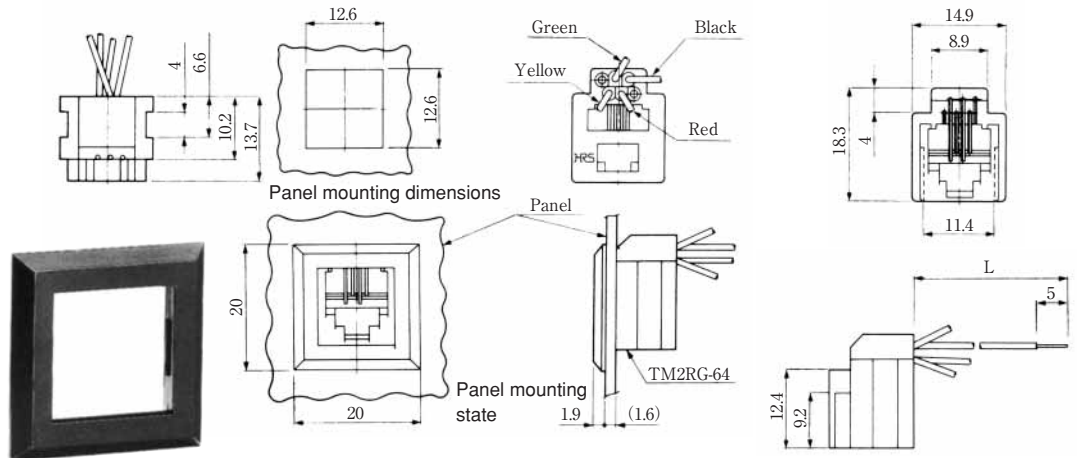

● TM2RGV-L66-*

● TM2RGV-L64-*

● TM2RGV-L62-*

CL No.	Part No.	RoHS
222-4462-1	TM2RGV-L66-4S-150M	YES

Color	L (mm)
White	150
Yellow	150
Green	150
Red	150
Black	150
Blue	150

CL No.	Part No.	RoHS
222-4456-9	TM2RGV-L64-4S-150M	YES

Color	L (mm)
Yellow	150
Green	150
Red	150
Black	150

CL No.	Part No.	RoHS
222-4455-6	TM2RGV-L62-4S-150M	YES

Color	L (mm)
Green	150
Red	150

Note1: Standard finish color is dark brown. Note2: The drawing is shown sample of TM2RGV-L64-*