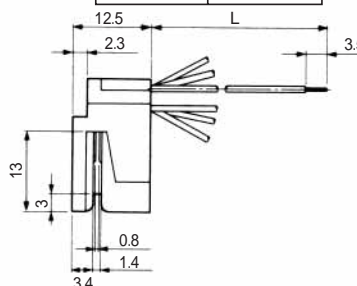

Note1: Standard finish color is gray.

Note2: The drawing is shown sample of TM1RV-623P66-*