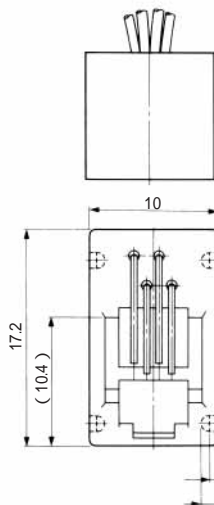

TM2RD-F44- *

CL No.	Part No.	RoHS
222-4467-5	TM2RD-F44-4S-150M	YES

Color	L (mm)
Yellow	150
Green	150
Red	150
Black	150