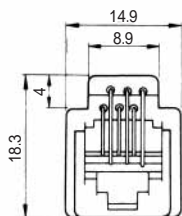

CL No.	Part No.	RoHS
CL222-4440-9	TM2RDA-F44-4S-150M	YES

Color	L (mm)
Yellow	150
Green	150
Red	150
Black	150

Note: Standard finish color is warm gray.

MODULAR CONNECTORS

CL 222 TM

TM6RA-144-*

CL No.	Part No.	RoHS
222-4474-0	TM6RA-144-35S-150M	YES

Color	L (mm)
Yellow	150
Green	150
Red	150
Black	150

Note: Standard finish color is ash gray.

TM1RV-623K66-*

TM1RV-623K64-*

TM1RV-623K62-*

CL No.	Part No.	RoHS	CL No.	Part No.	RoHS
222-4307-9	TM1RV-623K66-4S-150M	YES	222-4473-8	TM1RV-623K64-4S-150M	YES

Color	L (mm)
White	150
Yellow	150
Green	150
Red	150
Black	150
Blue	150

Color	L (mm)
Yellow	150
Green	150
Red	150
Black	150

CL No.	Part No.	RoHS
222-4470-0	TM1RV-623K62-4S-150M	YES

Color	L (mm)
Green	150
Red	150