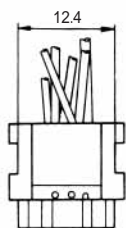

Color	L (mm)
Yellow	150
Green	150
Red	150
Black	150

Note: Standard finish color is ash gray.

TM1RV-623K66-*

TM1RV-623K64-*

TM1RV-623K62-*

CL No.	Part No.	RoHS	CL No.	Part No.	RoHS
222-4307-9	TM1RV-623K66-4S-150M	YES	222-4473-8	TM1RV-623K64-4S-150M	YES

Color	L (mm)
White	150
Yellow	150
Green	150
Red	150
Black	150
Blue	150

Color	L (mm)
Yellow	150
Green	150
Red	150
Black	150

CL No.	Part No.	RoHS
222-4470-0	TM1RV-623K62-4S-150M	YES

Color	L (mm)
Green	150
Red	150