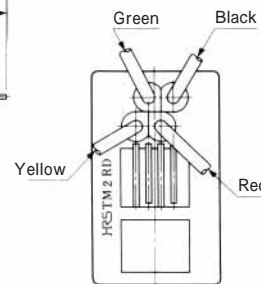

Note: Standard finish color is warm gray.