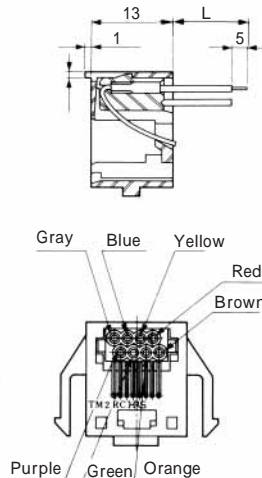

MODULAR CONNECTORS

CL 222 TM

TM1RV-647AF88- *

CL No.	Part No.	RoHS
222-4454-3	TM1RV647AF88-35S-150M	YES

Color	L (mm)
Brown	150
White	150
Yellow	150
Green	150
Red	150
Black	150
Blue	150
Orange	150

Note: Standard color is warm gray.

TM2RC-88- *

CL No.	Part No.	RoHS
222-4434-6	TM2RCV-M88-5S-450M	YES

Color	L (mm)
Gray	450
Purple	450
Blue	450
Green	450
Yellow	450
Orange	450
Red	450
Brown	450

Note: Standard finish color is beige white.