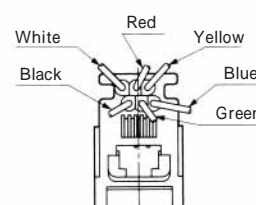

Color	L (mm)
White	150
Yellow	150
Green	150
Red	150
Black	150
Blue	150

Color	L (mm)
Yellow	150
Green	150
Red	150
Black	150

CL No.	Part No.	RoHS
222-4470-0	TM1RV-623K62-4S-150M	YES

Color	L (mm)
Green	150
Red	150

Note1: Standard finish color is gray.

Note2: The drawing is shown sample of TM1RV-623K66-*

TM1RV-623P66-*

TM1RV-623P64-*

CL No.	Part No.	RoHS	CL No.	Part No.	RoHS
222-4471-2	TM1RV-623P66-35S-150M	YES	222-4425-5	TM1RV-623P64-35S-150M	YES

Color	L (mm)
White	150
Black	150
Red	150
Green	150
Yellow	150
Blue	150

Color	L (mm)
Black	150
Red	150
Green	150
Yellow	150

Note1: Standard finish color is gray.

Note2: The drawing is shown sample of TM1RV-623P66-*