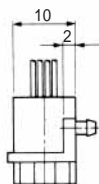

CL No.	Part No.	RoHS
CL222-4440-9	TM2RDA-F44-4S-150M	YES

Color	L (mm)
Yellow	150
Green	150
Red	150
Black	150

Note: Standard finish color is warm gray.

MODULAR CONNECTORS

CL 222 TM

TM6RA-144-*

CL No.	Part No.	RoHS
222-4474-0	TM6RA-144-35S-150M	YES